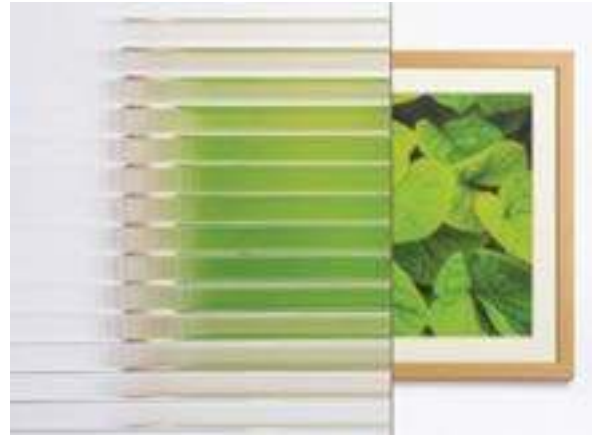

Textured glass produces a multifaceted play of light. Unlike transparent glass, it scatters and modulates the light with ambient reflections. The unique design of a textured glass surface provides the glass façade with a tailored look and feel, and provides enormous design potential.

* By request and on selected patterns.

APPLICATIONS*

- From windows and fixed glazing to façade panels;
- Overhead glazing;
- **Parapets:** with double the benefit, as both translucent and opaque at the same time.

MASTER-LIGNE®
PRIVACY LEVEL 1

LEVEL **1**

.....

A sophisticated glass design, **MASTER-LIGNE®** is functional and elegant. It gives a balanced view through a series of bright, parallel lines printed on a matt background.